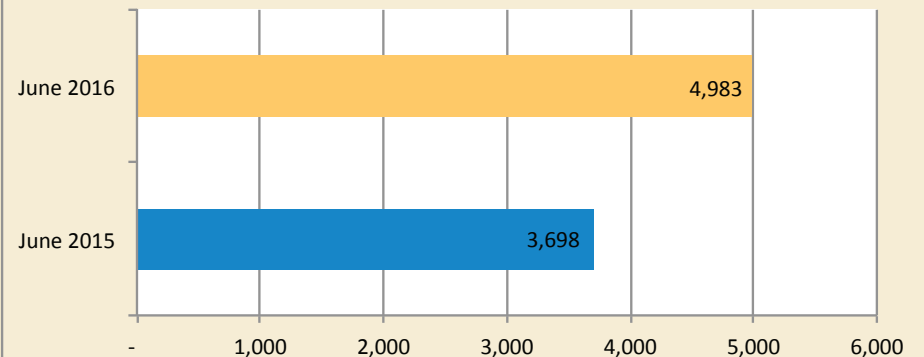

Median Closed Price (,000's) 12 Months Ending

Inventory

Calculations are based on property listings that exist within Southwest Florida MLS. Only properties in Collier County, excluding Marco Island, are included.